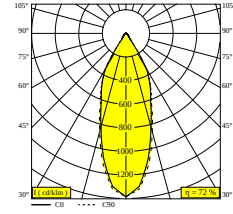

SPYCO ON 2 92733 DIM8

414 353 812 922 ED8 W

AVAILABLE IN

BLACK 414 353 812 922 ED8 B

WHITE 414 353 812 922 ED8 W

[View on website](#)

General info

LOCATION	indoor
INSTALLATION	Ceiling Surface mounted, Wall Surface mounted
INGRESS PROTECTION	IP20
WEIGHT (KG)	1
ADJUSTABILITY	0° to 90° swiveling, 350° rotatable
INFORMATION	2 x REFLECTOR FL-33° INCL.DIMMABLE LED POWER SUPPLY 350mA-DC