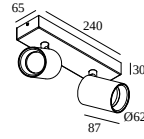

SPYCO ON 2 92733 DIM8

414 353 812 922 ED8 W

AVAILABLE IN

BLACK 414 353 812 922 ED8 B

WHITE 414 353 812 922 ED8 W

[View on website](#)

General info

LOCATION	indoor
INSTALLATION	Ceiling Surface mounted, Wall Surface mounted
INGRESS PROTECTION	IP20
WEIGHT (KG)	1
ADJUSTABILITY	0° to 90° swiveling, 350° rotatable
INFORMATION	2 x REFLECTOR FL-33° INCL.DIMMABLE LED POWER SUPPLY 350mA-DC